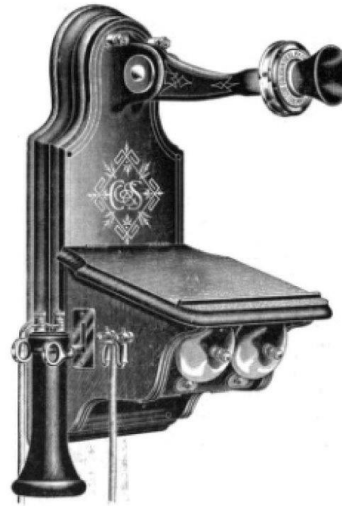

W. & C. BI-POLAR RECEIVER

Try it and you will use no other.

Heat and Cold do not change adjustment as magnet is supported near head only as shown in Section 2.

Sample $1.65, postage prepaid to any part of the U. S. Special price in quantities.

WHITMAN & COUCH, Telephone Manufacturers,
192 to 202 SUMMER STREET, BOSTON, MASS., U. S. A.

Top row: Whitman & Couch Instruments

Telephones and Switchboards

COUCH & SEELEY CO.

212 Summer Street,
BOSTON, MASS.

WE WANT
YOUR ORDERS

The W. & C. BI-POLAR RECEIVER leads the World

COMMON BATTERY TELEPHONE.