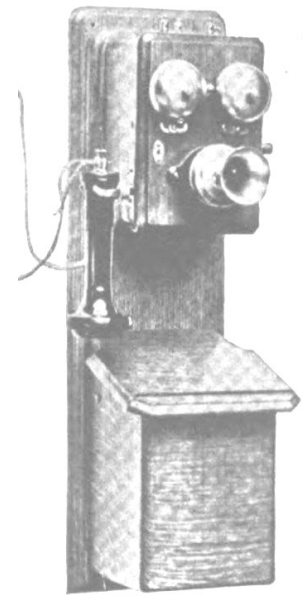

W. & C. BI-POLAR RECEIVER

Try it and you will use no other.

Heat and Cold do not change adjustment as magnet is supported near head only as shown in Section 2.

Sample $1.65, postage prepaid to any part of the U. S. Special price in quantities.

WHITMAN & COUCH, Telephone Manufacturers,
192 to 202 SUMMER STREET, BOSTON, MASS., U. S. A.

Top row: Whitman & Couch Instruments

Telephones and Switchboards

COUCH & SEELEY CO.

212 Summer Street,
BOSTON, MASS.

WE WANT
YOUR ORDERS

The W. & C. BI-POLAR RECEIVER leads the World

COMMON BATTERY TELEPHONE.